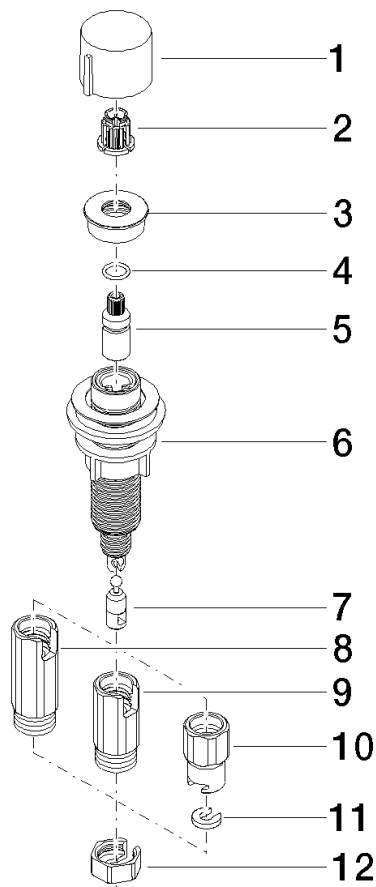

Strainer waste with control handle - Chrome

ELIO

10 712 970

- control for single basin
- including adapter for Bowden cable

Fits ELIO, ENO, MEM, META SQUARE, SYNC and TARA ULTRA

Fits: ELIO, MEM, ENO, SYNC, TARA ULTRA, META SQUARE

	Chrome	10 712 970-00
	Brushed Platinum	10 712 970-06
	Platinum	10 712 970-08
	Durabress (23kt Gold)	10 712 970-09
	Dark Chrome	10 712 970-19
	Brushed Durabress (23kt Gold)	10 712 970-28
	Matte Black	10 712 970-33
	Brushed Champagne (22kt Gold)	10 712 970-46
	Champagne (22kt Gold)	10 712 970-47
	Brushed Chrome	10 712 970-93
	Brushed Dark Platinum	10 712 970-99

10 712 970

mm [inches]

10 712 970

Parts for other finishes can be found here: Brushed Platinum

Spare parts list

No.	Item Number	Name	Quantity used	Delivery time
1	09 20 97 030-00	handle	1	10
2	90 12 12 002 00 90	fixing cap	1	2
3	09 27 87 011-00	rosette	1	10
4	09 14 10 042 90	seal	1	2
5	09 29 06 087-00	spindle	1	10
6	04 30 01 029 00 90	adaptor	1	2
7	09 24 03 175 90	adaptor	1	2
8	09 11 10 073-07	connection	1	30
9	09 11 10 074-07	connection	1	30
10	09 11 10 079-07	connection	1	30
11	09 30 11 087 90	disc	1	2
12	09 23 30 024-07	nut	1	30